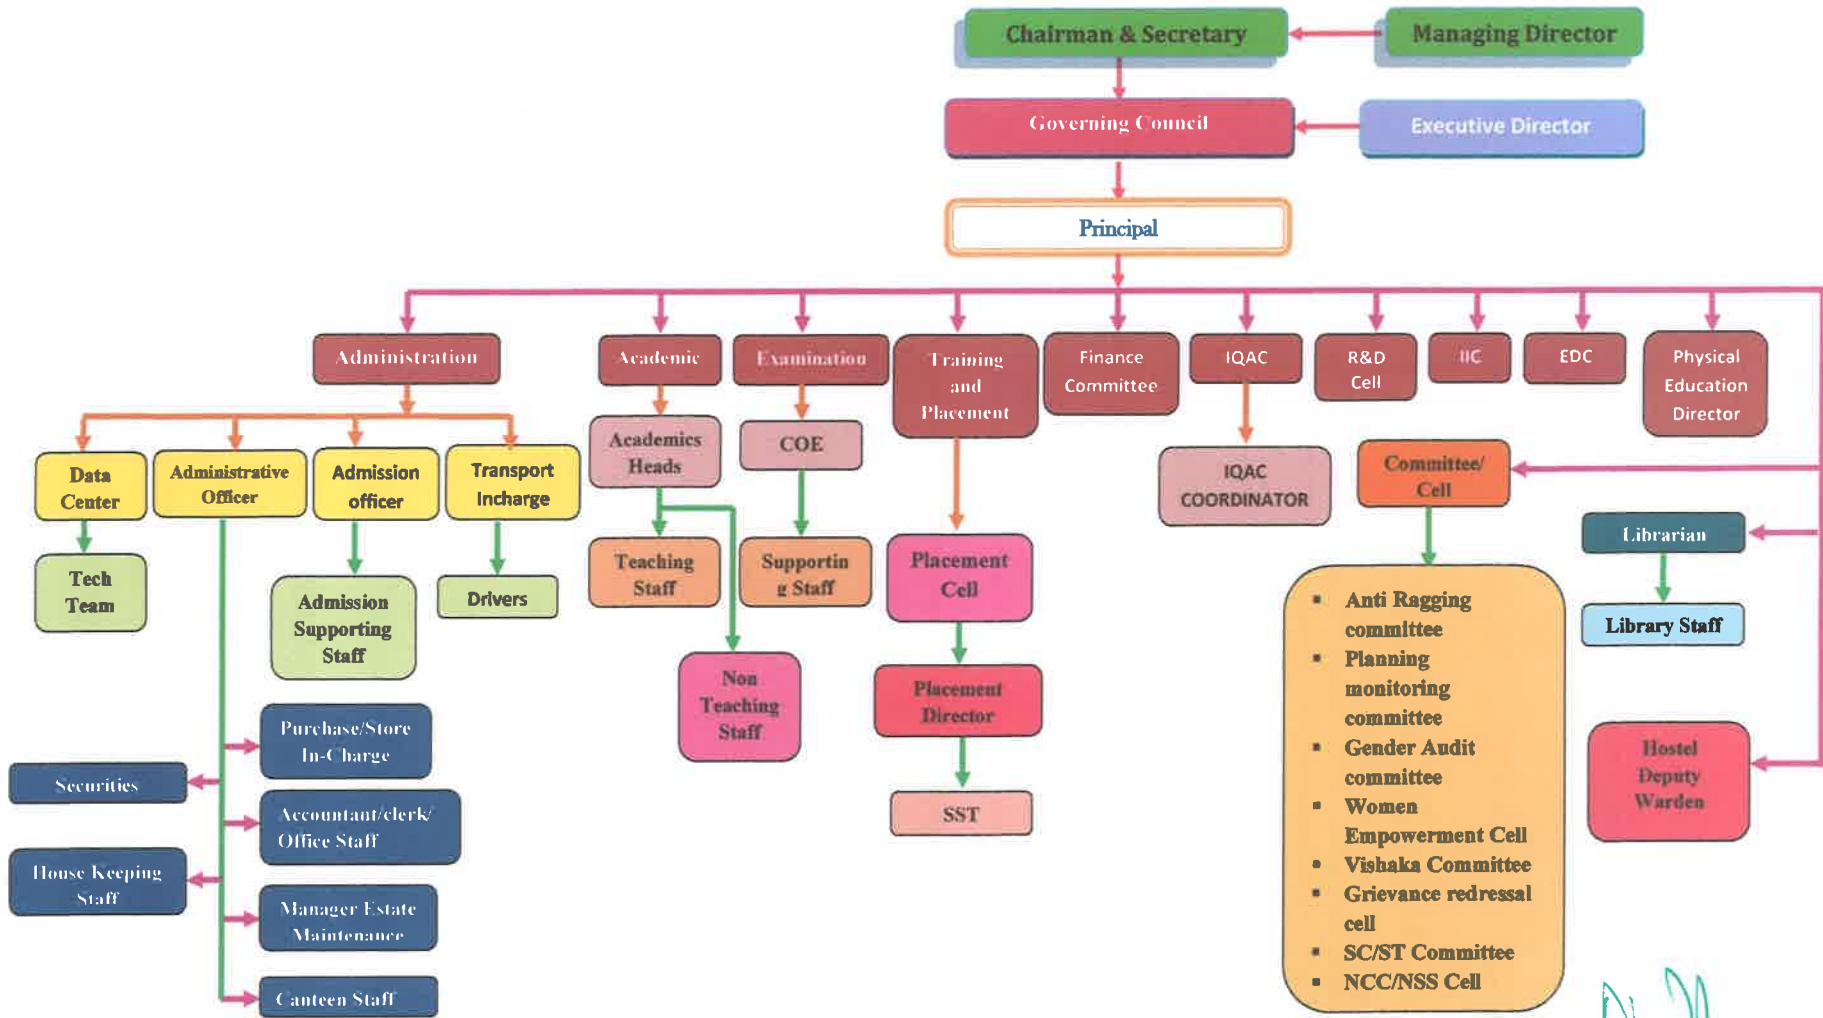

ORGANIZATION CHART

PRINCIPAL
 Mahendra College of Engineering
 Mahendra Salem Campus,
 Minnampalli, SALEM-636 106.
 TAMIL NADU.